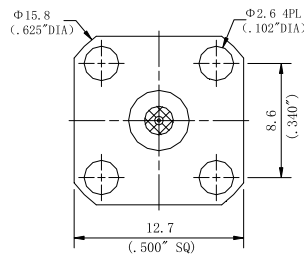

型号	ΦD1	ΦD2	L1	L2
LSAFP0103F01	2.2mm/0.087"	0.30mm/0.012"	3.2mm/0.126"	1.27mm/0.05"
LSAFP0204F01	3.9mm/0.154"	0.64mm/0.025"	15mm/0.59"	3mm/0.118"
LSAFP4203F01	2.2mm/0.087"	0.30mm/0.012"	4.3mm/0.169"	1.3mm/0.051"
LSAFP0304F01	2.1mm/0.083"	0.64mm/0.025"	15mm/0.59"	3mm/0.118"

型号	ΦD1	ΦD2	L1	L2
LSAFP0103F02	2.2mm/0.087"	0.30mm/0.012"	3.2mm/0.126"	1.27mm/0.05"
LSAFP0304F02	2.1mm/0.083"	0.64mm/0.025"	15mm/0.59"	3mm/0.118"
LSAFP4203F02	2.2mm/0.087"	0.30mm/0.012"	4.3mm/0.169"	1.3mm/0.051"

型号	ΦD1	ΦD2	L1	L2
LSAFP0103F03	2.2mm/0.087"	0.30mm/0.012"	3.2mm/0.126"	1.27mm/0.05"
LSAFP0304F03	2.1mm/0.083"	0.64mm/0.025"	15mm/0.59"	3mm/0.118"
LSAFP4203F03	2.2mm/0.087"	0.30mm/0.012"	4.3mm/0.169"	1.3mm/0.051"

型号	ΦD1	ΦD2	L1	L2
LSAFP0103F13	2.2mm/0.087"	0.30mm/0.012"	3.2mm/0.126"	1.27mm/0.05"
LSAFP0304F13	2.1mm/0.083"	0.64mm/0.025"	15mm/0.59"	3mm/0.118"
LSAFP4203F13	2.2mm/0.087"	0.30mm/0.012"	4.3mm/0.169"	1.3mm/0.051"