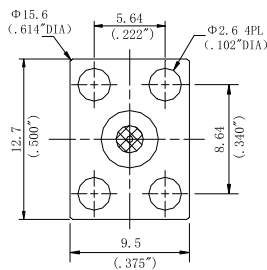

型号	ΦD1	ΦD2	L1	L2
LSAFP0103F01	2.2mm/0.087"	0.30mm/0.012"	3.2mm/0.126"	1.27mm/0.05"
LSAFP0204F01	3.9mm/0.154"	0.64mm/0.025"	15mm/0.59"	3mm/0.118"
LSAFP4203F01	2.2mm/0.087"	0.30mm/0.012"	4.3mm/0.169"	1.3mm/0.051"
LSAFP0304F01	2.1mm/0.083"	0.64mm/0.025"	15mm/0.59"	3mm/0.118"

型号	ΦD1	ΦD2	L1	L2
LSAFP0103F02	2.2mm/0.087"	0.30mm/0.012"	3.2mm/0.126"	1.27mm/0.05"
LSAFP0304F02	2.1mm/0.083"	0.64mm/0.025"	15mm/0.59"	3mm/0.118"
LSAFP4203F02	2.2mm/0.087"	0.30mm/0.012"	4.3mm/0.169"	1.3mm/0.051"

型号	ΦD1	ΦD2	L1	L2
LSAFP0103F03	2.2mm/0.087"	0.30mm/0.012"	3.2mm/0.126"	1.27mm/0.05"
LSAFP0304F03	2.1mm/0.083"	0.64mm/0.025"	15mm/0.59"	3mm/0.118"
LSAFP4203F03	2.2mm/0.087"	0.30mm/0.012"	4.3mm/0.169"	1.3mm/0.051"

型号	ΦD1	ΦD2	L1	L2
LSAFP0103F13	2.2mm/0.087"	0.30mm/0.012"	3.2mm/0.126"	1.27mm/0.05"
LSAFP0304F13	2.1mm/0.083"	0.64mm/0.025"	15mm/0.59"	3mm/0.118"
LSAFP4203F13	2.2mm/0.087"	0.30mm/0.012"	4.3mm/0.169"	1.3mm/0.051"