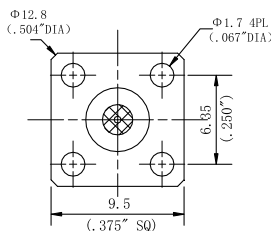

型号	ΦD1	ΦD2	L1	L2
LSAFP0103F01	2.2mm/0.087"	0.30mm/0.012"	3.2mm/0.126"	1.27mm/0.05"
LSAFP0204F01	3.9mm/0.154"	0.64mm/0.025"	15mm/0.59"	3mm/0.118"
LSAFP4203F01	2.2mm/0.087"	0.30mm/0.012"	4.3mm/0.169"	1.3mm/0.051"
LSAFP0304F01	2.1mm/0.083"	0.64mm/0.025"	15mm/0.59"	3mm/0.118"

型号	ΦD1	ΦD2	L1	L2
LSAFP0103F02	2.2mm/0.087"	0.30mm/0.012"	3.2mm/0.126"	1.27mm/0.05"
LSAFP0304F02	2.1mm/0.083"	0.64mm/0.025"	15mm/0.59"	3mm/0.118"
LSAFP4203F02	2.2mm/0.087"	0.30mm/0.012"	4.3mm/0.169"	1.3mm/0.051"

型号	ΦD1	ΦD2	L1	L2
LSAFP0103F03	2.2mm/0.087"	0.30mm/0.012"	3.2mm/0.126"	1.27mm/0.05"
LSAFP0304F03	2.1mm/0.083"	0.64mm/0.025"	15mm/0.59"	3mm/0.118"
LSAFP4203F03	2.2mm/0.087"	0.30mm/0.012"	4.3mm/0.169"	1.3mm/0.051"

型号	ΦD1	ΦD2	L1	L2
LSAFP0103F13	2.2mm/0.087"	0.30mm/0.012"	3.2mm/0.126"	1.27mm/0.05"
LSAFP0304F13	2.1mm/0.083"	0.64mm/0.025"	15mm/0.59"	3mm/0.118"
LSAFP4203F13	2.2mm/0.087"	0.30mm/0.012"	4.3mm/0.169"	1.3mm/0.051"