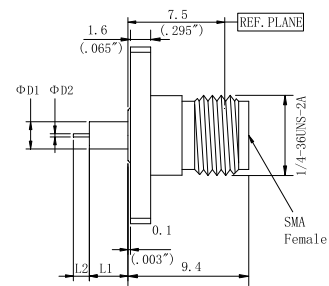

型号	ΦD1	ΦD2	L1	L2
LSAFP0103F01	2.2mm/0.087"	0.30mm/0.012"	3.2mm/0.126"	1.27mm/0.05"
LSAFP0204F01	3.9mm/0.154"	0.64mm/0.025"	15mm/0.59"	3mm/0.118"
LSAFP4203F01	2.2mm/0.087"	0.30mm/0.012"	4.3mm/0.169"	1.3mm/0.051"
LSAFP0304F01	2.1mm/0.083"	0.64mm/0.025"	15mm/0.59"	3mm/0.118"

型号	ΦD1	ΦD2	L1	L2
LSAFP0103F02	2.2mm/0.087"	0.30mm/0.012"	3.2mm/0.126"	1.27mm/0.05"
LSAFP0304F02	2.1mm/0.083"	0.64mm/0.025"	15mm/0.59"	3mm/0.118"
LSAFP4203F02	2.2mm/0.087"	0.30mm/0.012"	4.3mm/0.169"	1.3mm/0.051"

型号	ΦD1	ΦD2	L1	L2
LSAFP0103F03	2.2mm/0.087"	0.30mm/0.012"	3.2mm/0.126"	1.27mm/0.05"
LSAFP0304F03	2.1mm/0.083"	0.64mm/0.025"	15mm/0.59"	3mm/0.118"
LSAFP4203F03	2.2mm/0.087"	0.30mm/0.012"	4.3mm/0.169"	1.3mm/0.051"

型号	ΦD1	ΦD2	L1	L2
LSAFP0103F13	2.2mm/0.087"	0.30mm/0.012"	3.2mm/0.126"	1.27mm/0.05"
LSAFP0304F13	2.1mm/0.083"	0.64mm/0.025"	15mm/0.59"	3mm/0.118"
LSAFP4203F13	2.2mm/0.087"	0.30mm/0.012"	4.3mm/0.169"	1.3mm/0.051"