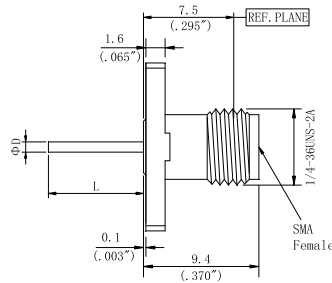

型号	ΦD	L
LSAFD64F04-709	0.64mm/0.025"	18mm/0.71"
LSAFD87F04-1024	0.87mm/0.034"	26mm/1.024"
LSAFD87F04-430	0.87mm/0.034"	10.92mm/0.430"

型号	ΦD	L
LSAFD64F05-709	0.64mm/0.025"	18mm/0.71"
LSAFD87F05-1024	0.87mm/0.034"	26mm/1.024"
LSAFD87F05-430	0.87mm/0.034"	10.92mm/0.430"

型号	ΦD	L
LSAFD64F06-709	0.64mm/0.025"	18mm/0.71"
LSAFD87F06-1024	0.87mm/0.034"	26mm/1.024"
LSAFD87F06-430	0.87mm/0.034"	10.92mm/0.430"

型号	ΦD	L
LSAFD64F07-709	0.64mm/0.025"	18mm/0.71"
LSAFD87F07-1024	0.87mm/0.034"	26mm/1.024"
LSAFD87F07-430	0.87mm/0.034"	10.92mm/0.430"