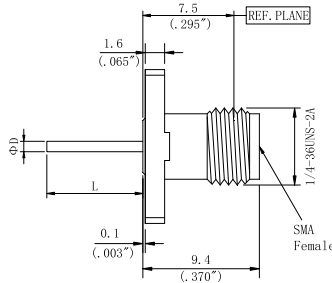

型号	ΦD	L
LSAFD64F04-709	0.64mm/0.025"	18mm/0.71"
LSAFD87F04-1024	0.87mm/0.034"	26mm/1.024"
LSAFD87F04-430	0.87mm/0.034"	10.92mm/0.430"

型号	ΦD	L
LSAFD64F05-709	0.64mm/0.025"	18mm/0.71"
LSAFD87F05-1024	0.87mm/0.034"	26mm/1.024"
LSAFD87F05-430	0.87mm/0.034"	10.92mm/0.430"

型号	ΦD	L
LSAFD64F06-709	0.64mm/0.025"	18mm/0.71"
LSAFD87F06-1024	0.87mm/0.034"	26mm/1.024"
LSAFD87F06-430	0.87mm/0.034"	10.92mm/0.430"

型号	ΦD	L
LSAFD64F07-709	0.64mm/0.025"	18mm/0.71"
LSAFD87F07-1024	0.87mm/0.034"	26mm/1.024"
LSAFD87F07-430	0.87mm/0.034"	10.92mm/0.430"