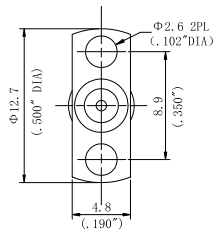

型号	ΦD	L
LSAFD64F04-709	0.64mm/0.025"	18mm/0.71"
LSAFD87F04-1024	0.87mm/0.034"	26mm/1.024"
LSAFD87F04-430	0.87mm/0.034"	10.92mm/0.430"

型号	ΦD	L
LSAFD64F05-709	0.64mm/0.025"	18mm/0.71"
LSAFD87F05-1024	0.87mm/0.034"	26mm/1.024"
LSAFD87F05-430	0.87mm/0.034"	10.92mm/0.430"

型号	ΦD	L
LSAFD64F06-709	0.64mm/0.025"	18mm/0.71"
LSAFD87F06-1024	0.87mm/0.034"	26mm/1.024"
LSAFD87F06-430	0.87mm/0.034"	10.92mm/0.430"

型号	ΦD	L
LSAFD64F07-709	0.64mm/0.025"	18mm/0.71"
LSAFD87F07-1024	0.87mm/0.034"	26mm/1.024"
LSAFD87F07-430	0.87mm/0.034"	10.92mm/0.430"