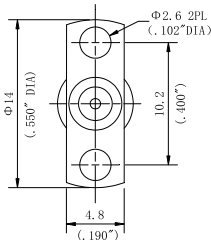

型号	ΦD	L
LSAFD64F04-709	0.64mm/0.025"	18mm/0.71"
LSAFD87F04-1024	0.87mm/0.034"	26mm/1.024"
LSAFD87F04-430	0.87mm/0.034"	10.92mm/0.430"

型号	ΦD	L
LSAFD64F05-709	0.64mm/0.025"	18mm/0.71"
LSAFD87F05-1024	0.87mm/0.034"	26mm/1.024"
LSAFD87F05-430	0.87mm/0.034"	10.92mm/0.430"

型号	ΦD	L
LSAFD64F06-709	0.64mm/0.025"	18mm/0.71"
LSAFD87F06-1024	0.87mm/0.034"	26mm/1.024"
LSAFD87F06-430	0.87mm/0.034"	10.92mm/0.430"

型号	ΦD	L
LSAFD64F07-709	0.64mm/0.025"	18mm/0.71"
LSAFD87F07-1024	0.87mm/0.034"	26mm/1.024"
LSAFD87F07-430	0.87mm/0.034"	10.92mm/0.430"