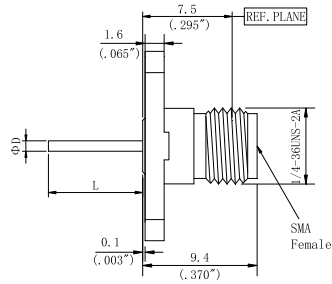

型号	ΦD	L
LSAFD64F04-709	0.64mm/0.025"	18mm/0.71"
LSAFD87F04-1024	0.87mm/0.034"	26mm/1.024"
LSAFD87F04-430	0.87mm/0.034"	10.92mm/0.430"

型号	ΦD	L
LSAFD64F05-709	0.64mm/0.025"	18mm/0.71"
LSAFD87F05-1024	0.87mm/0.034"	26mm/1.024"
LSAFD87F05-430	0.87mm/0.034"	10.92mm/0.430"

型号	ΦD	L
LSAFD64F06-709	0.64mm/0.025"	18mm/0.71"
LSAFD87F06-1024	0.87mm/0.034"	26mm/1.024"
LSAFD87F06-430	0.87mm/0.034"	10.92mm/0.430"

型号	ΦD	L
LSAFD64F07-709	0.64mm/0.025"	18mm/0.71"
LSAFD87F07-1024	0.87mm/0.034"	26mm/1.024"
LSAFD87F07-430	0.87mm/0.034"	10.92mm/0.430"