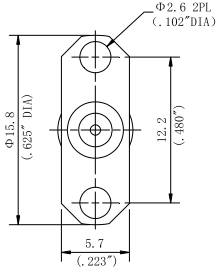

型号	ΦD	L
LSAFD64F04-709	0.64mm/0.025"	18mm/0.71"
LSAFD87F04-1024	0.87mm/0.034"	26mm/1.024"
LSAFD87F04-430	0.87mm/0.034"	10.92mm/0.430"

型号	ΦD	L
LSAFD64F05-709	0.64mm/0.025"	18mm/0.71"
LSAFD87F05-1024	0.87mm/0.034"	26mm/1.024"
LSAFD87F05-430	0.87mm/0.034"	10.92mm/0.430"

型号	ΦD	L
LSAFD64F06-709	0.64mm/0.025"	18mm/0.71"
LSAFD87F06-1024	0.87mm/0.034"	26mm/1.024"
LSAFD87F06-430	0.87mm/0.034"	10.92mm/0.430"

型号	ΦD	L
LSAFD64F07-709	0.64mm/0.025"	18mm/0.71"
LSAFD87F07-1024	0.87mm/0.034"	26mm/1.024"
LSAFD87F07-430	0.87mm/0.034"	10.92mm/0.430"