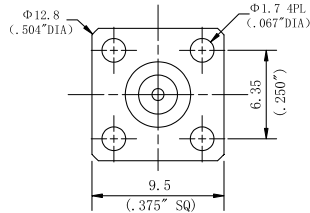

型号	ΦD	L
LSAFD64F01-709	0.64mm/0.025"	18mm/0.71"
LSAFD87F01-1024	0.87mm/0.034"	26mm/1.024"
LSAFD87F01-430	0.87mm/0.034"	10.92mm/0.430"

型号	ΦD	L
LSAFD64F02-709	0.64mm/0.025"	18mm/0.71"
LSAFD87F02-1024	0.87mm/0.034"	26mm/1.024"
LSAFD87F02-430	0.87mm/0.034"	10.92mm/0.430"

型号	ΦD	L
LSAFD64F03-709	0.64mm/0.025"	18mm/0.71"
LSAFD87F03-1024	0.87mm/0.034"	26mm/1.024"
LSAFD87F03-430	0.87mm/0.034"	10.92mm/0.430"

型号	ΦD	L
LSAFD64F13-709	0.64mm/0.025"	18mm/0.71"
LSAFD87F13-1024	0.87mm/0.034"	26mm/1.024"
LSAFD87F13-430	0.87mm/0.034"	10.92mm/0.430"