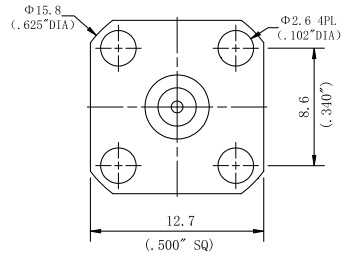

型号	ΦD	L
LSAFD64F01-709	0.64mm/0.025"	18mm/0.71"
LSAFD87F01-1024	0.87mm/0.034"	26mm/1.024"
LSAFD87F01-430	0.87mm/0.034"	10.92mm/0.430"

型号	ΦD	L
LSAFD64F02-709	0.64mm/0.025"	18mm/0.71"
LSAFD87F02-1024	0.87mm/0.034"	26mm/1.024"
LSAFD87F02-430	0.87mm/0.034"	10.92mm/0.430"

型号	ΦD	L
LSAFD64F03-709	0.64mm/0.025"	18mm/0.71"
LSAFD87F03-1024	0.87mm/0.034"	26mm/1.024"
LSAFD87F03-430	0.87mm/0.034"	10.92mm/0.430"

型号	ΦD	L
LSAFD64F13-709	0.64mm/0.025"	18mm/0.71"
LSAFD87F13-1024	0.87mm/0.034"	26mm/1.024"
LSAFD87F13-430	0.87mm/0.034"	10.92mm/0.430"