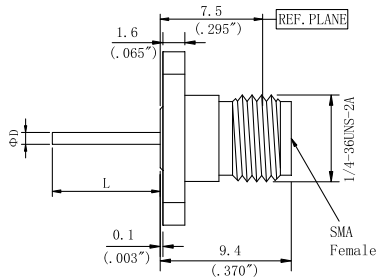

型号	ΦD	L
LSAFD64F01-709	0.64mm/0.025"	18mm/0.71"
LSAFD87F01-1024	0.87mm/0.034"	26mm/1.024"
LSAFD87F01-430	0.87mm/0.034"	10.92mm/0.430"

型号	ΦD	L
LSAFD64F02-709	0.64mm/0.025"	18mm/0.71"
LSAFD87F02-1024	0.87mm/0.034"	26mm/1.024"
LSAFD87F02-430	0.87mm/0.034"	10.92mm/0.430"

型号	ΦD	L
LSAFD64F03-709	0.64mm/0.025"	18mm/0.71"
LSAFD87F03-1024	0.87mm/0.034"	26mm/1.024"
LSAFD87F03-430	0.87mm/0.034"	10.92mm/0.430"

型号	ΦD	L
LSAFD64F13-709	0.64mm/0.025"	18mm/0.71"
LSAFD87F13-1024	0.87mm/0.034"	26mm/1.024"
LSAFD87F13-430	0.87mm/0.034"	10.92mm/0.430"