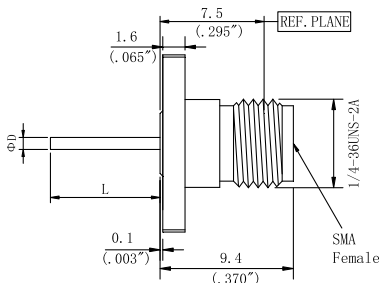

型号	ΦD	L
LSAFD64F01-709	0.64mm/0.025"	18mm/0.71"
LSAFD87F01-1024	0.87mm/0.034"	26mm/1.024"
LSAFD87F01-430	0.87mm/0.034"	10.92mm/0.430"

型号	ΦD	L
LSAFD64F02-709	0.64mm/0.025"	18mm/0.71"
LSAFD87F02-1024	0.87mm/0.034"	26mm/1.024"
LSAFD87F02-430	0.87mm/0.034"	10.92mm/0.430"

型号	ΦD	L
LSAFD64F03-709	0.64mm/0.025"	18mm/0.71"
LSAFD87F03-1024	0.87mm/0.034"	26mm/1.024"
LSAFD87F03-430	0.87mm/0.034"	10.92mm/0.430"

型号	ΦD	L
LSAFD64F13-709	0.64mm/0.025"	18mm/0.71"
LSAFD87F13-1024	0.87mm/0.034"	26mm/1.024"
LSAFD87F13-430	0.87mm/0.034"	10.92mm/0.430"