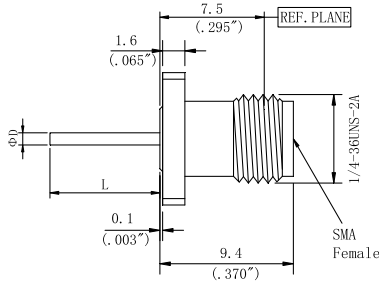

型号	ΦD	L
LSAFD64F01-709	0.64mm/0.025"	18mm/0.71"
LSAFD87F01-1024	0.87mm/0.034"	26mm/1.024"
LSAFD87F01-430	0.87mm/0.034"	10.92mm/0.430"

型号	ΦD	L
LSAFD64F02-709	0.64mm/0.025"	18mm/0.71"
LSAFD87F02-1024	0.87mm/0.034"	26mm/1.024"
LSAFD87F02-430	0.87mm/0.034"	10.92mm/0.430"

型号	ΦD	L
LSAFD64F03-709	0.64mm/0.025"	18mm/0.71"
LSAFD87F03-1024	0.87mm/0.034"	26mm/1.024"
LSAFD87F03-430	0.87mm/0.034"	10.92mm/0.430"

型号	ΦD	L
LSAFD64F13-709	0.64mm/0.025"	18mm/0.71"
LSAFD87F13-1024	0.87mm/0.034"	26mm/1.024"
LSAFD87F13-430	0.87mm/0.034"	10.92mm/0.430"