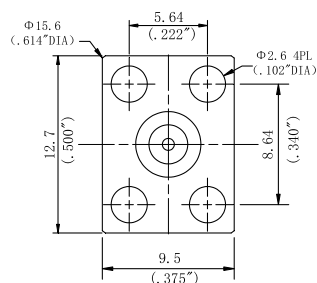

型号	ΦD	L
LSAFD64F01-709	0.64mm/0.025"	18mm/0.71"
LSAFD87F01-1024	0.87mm/0.034"	26mm/1.024"
LSAFD87F01-430	0.87mm/0.034"	10.92mm/0.430"

型号	ΦD	L
LSAFD64F02-709	0.64mm/0.025"	18mm/0.71"
LSAFD87F02-1024	0.87mm/0.034"	26mm/1.024"
LSAFD87F02-430	0.87mm/0.034"	10.92mm/0.430"

型号	ΦD	L
LSAFD64F03-709	0.64mm/0.025"	18mm/0.71"
LSAFD87F03-1024	0.87mm/0.034"	26mm/1.024"
LSAFD87F03-430	0.87mm/0.034"	10.92mm/0.430"

型号	ΦD	L
LSAFD64F13-709	0.64mm/0.025"	18mm/0.71"
LSAFD87F13-1024	0.87mm/0.034"	26mm/1.024"
LSAFD87F13-430	0.87mm/0.034"	10.92mm/0.430"