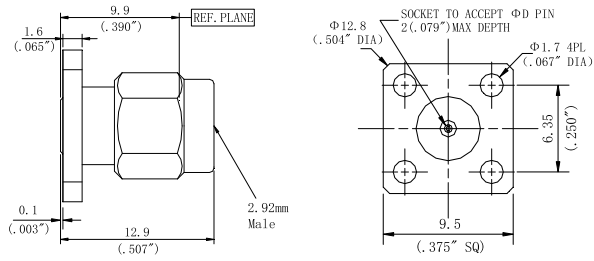

型号	插孔直径 ΦD
L29MS23F01	0.23mm/0.009"
L29MS30F01	0.30mm/0.012"
L29MS38F01	0.38mm/0.015"
L29MS46F01	0.46mm/0.018"
L29MS51F01	0.51mm/0.020"

型号	插孔直径 ΦD
L29MS23F02	0.23mm/0.009"
L29MS30F02	0.30mm/0.012"
L29MS38F02	0.38mm/0.015"
L29MS46F02	0.46mm/0.018"
L29MS51F02	0.51mm/0.020"

型号	插孔直径 ΦD
L29MS23F03	0.23mm/0.009"
L29MS30F03	0.30mm/0.012"
L29MS38F03	0.38mm/0.015"
L29MS46F03	0.46mm/0.018"
L29MS51F03	0.51mm/0.020"