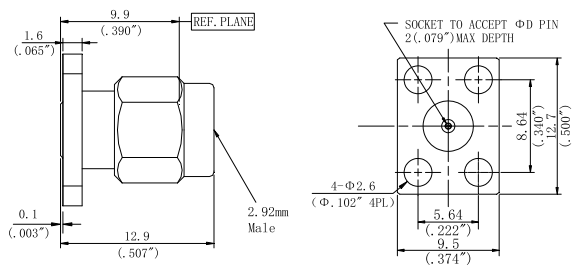

型号	插孔直径 ΦD
L29MS23F01	0.23mm/0.009"
L29MS30F01	0.30mm/0.012"
L29MS38F01	0.38mm/0.015"
L29MS46F01	0.46mm/0.018"
L29MS51F01	0.51mm/0.020"

型号	插孔直径 ΦD
L29MS23F02	0.23mm/0.009"
L29MS30F02	0.30mm/0.012"
L29MS38F02	0.38mm/0.015"
L29MS46F02	0.46mm/0.018"
L29MS51F02	0.51mm/0.020"

型号	插孔直径 ΦD
L29MS23F03	0.23mm/0.009"
L29MS30F03	0.30mm/0.012"
L29MS38F03	0.38mm/0.015"
L29MS46F03	0.46mm/0.018"
L29MS51F03	0.51mm/0.020"