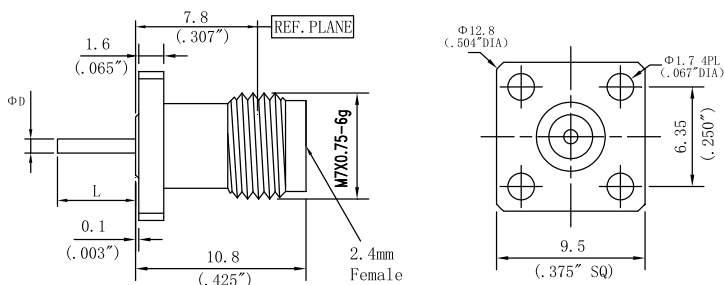

型号	ΦD	L
L24FD30Y02-047	0.30mm/0.012"	1.2mm/0.047"
L24MD30Y02-080	0.30mm/0.012"	2mm/0.079"

型号	ΦD	L	型号	ΦD	L
L24FD64F01-394	0.64mm/0.025"	10mm/0.394"	L24FD100F01-216	1mm/0.04"	5.5mm/0.216"
L24FD64F01-269	0.64mm/0.025"	6.84mm/0.269"	L24FD104F01-250	1.04mm/0.041"	6.34mm/0.250"
L24FD75F01-354	0.75mm/0.029"	9mm/0.354"	L24FD120F01-118	1.2mm/0.047"	3mm/0.118"
L24FD86F01-344	0.86mm/0.034"	8.75mm/0.344"			

型号	ΦD	L	型号	ΦD	L
L24FD64F02-394	0.64mm/0.025"	10mm/0.394"	L24FD100F02-216	1mm/0.04"	5.5mm/0.216"
L24FD64F02-269	0.64mm/0.025"	6.84mm/0.269"	L24FD104F02-250	1.04mm/0.041"	6.34mm/0.250"
L24FD75F02-354	0.75mm/0.029"	9mm/0.354"	L24FD120F02-118	1.2mm/0.047"	3mm/0.118"
L24FD86F02-344	0.86mm/0.034"	8.75mm/0.344"			

型号	ΦD	L
L24MD64F04-394	0.64mm/0.025"	10mm/0.394"
L24MD86F04-344	0.86mm/0.034"	8.75mm/0.344"