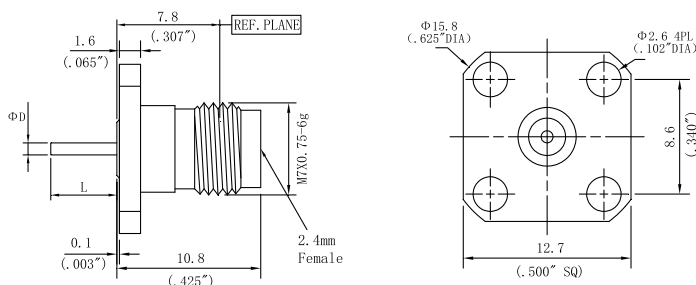

型号	ΦD	L
L24FD30Y02-047	0.30mm/0.012"	1.2mm/0.047"
L24MD30Y02-080	0.30mm/0.012"	2mm/0.079"

型号	ΦD	L	型号	ΦD	L
L24FD64F01-394	0.64mm/0.025"	10mm/0.394"	L24FD100F01-216	1mm/0.04"	5.5mm/0.216"
L24FD64F01-269	0.64mm/0.025"	6.84mm/0.269"	L24FD104F01-250	1.04mm/0.041"	6.34mm/0.250"
L24FD75F01-354	0.75mm/0.029"	9mm/0.354"	L24FD120F01-118	1.2mm/0.047"	3mm/0.118"
L24FD86F01-344	0.86mm/0.034"	8.75mm/0.344"			

型号	ΦD	L	型号	ΦD	L
L24FD64F02-394	0.64mm/0.025"	10mm/0.394"	L24FD100F02-216	1mm/0.04"	5.5mm/0.216"
L24FD64F02-269	0.64mm/0.025"	6.84mm/0.269"	L24FD104F02-250	1.04mm/0.041"	6.34mm/0.250"
L24FD75F02-354	0.75mm/0.029"	9mm/0.354"	L24FD120F02-118	1.2mm/0.047"	3mm/0.118"
L24FD86F02-344	0.86mm/0.034"	8.75mm/0.344"			

型号	ΦD	L
L24MD64F04-394	0.64mm/0.025"	10mm/0.394"
L24MD86F04-344	0.86mm/0.034"	8.75mm/0.344"