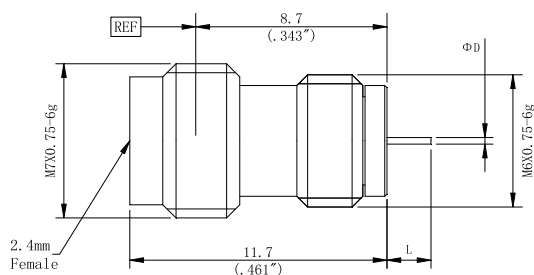

型号	ΦD	L
L24FD30Y02-047	0.30mm/0.012"	1.2mm/0.047"
L24MD30Y02-080	0.30mm/0.012"	2mm/0.079"

型号	ΦD	L	型号	ΦD	L
L24FD64F01-394	0.64mm/0.025"	10mm/0.394"	L24FD100F01-216	1mm/0.04"	5.5mm/0.216"
L24FD64F01-269	0.64mm/0.025"	6.84mm/0.269"	L24FD104F01-250	1.04mm/0.041"	6.34mm/0.250"
L24FD75F01-354	0.75mm/0.029"	9mm/0.354"	L24FD120F01-118	1.2mm/0.047"	3mm/0.118"
L24FD86F01-344	0.86mm/0.034"	8.75mm/0.344"			

型号	ΦD	L	型号	ΦD	L
L24FD64F02-394	0.64mm/0.025"	10mm/0.394"	L24FD100F02-216	1mm/0.04"	5.5mm/0.216"
L24FD64F02-269	0.64mm/0.025"	6.84mm/0.269"	L24FD104F02-250	1.04mm/0.041"	6.34mm/0.250"
L24FD75F02-354	0.75mm/0.029"	9mm/0.354"	L24FD120F02-118	1.2mm/0.047"	3mm/0.118"
L24FD86F02-344	0.86mm/0.034"	8.75mm/0.344"			

型号	ΦD	L
L24MD64F04-394	0.64mm/0.025"	10mm/0.394"
L24MD86F04-344	0.86mm/0.034"	8.75mm/0.344"