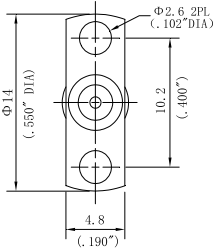

型号	ΦD	L	型号	ΦD	L
L24FD64F04-394	0.64mm/0.025"	10mm/0.394"	L24FD100F04-216	1mm/0.04"	5.5mm/0.216"
L24FD64F04-269	0.64mm/0.025"	6.84mm/0.269"	L24FD104F04-250	1.04mm/0.041"	6.34mm/0.250"
L24FD75F04-354	0.75mm/0.029"	9mm/0.354"	L24FD120F04-118	1.2mm/0.047"	3mm/0.118"
L24FD86F04-344	0.86mm/0.034"	8.75mm/0.344"			

型号	ΦD	L	型号	ΦD	L
L24FD64F05-394	0.64mm/0.025"	10mm/0.394"	L24FD100F05-216	1mm/0.04"	5.5mm/0.216"
L24FD64F05-269	0.64mm/0.025"	6.84mm/0.269"	L24FD104F05-250	1.04mm/0.041"	6.34mm/0.250"
L24FD75F05-354	0.75mm/0.029"	9mm/0.354"	L24FD120F05-118	1.2mm/0.047"	3mm/0.118"
L24FD86F05-344	0.86mm/0.034"	8.75mm/0.344"			

型号	ΦD	L	型号	ΦD	L
L24FD64F06-394	0.64mm/0.025"	10mm/0.394"	L24FD100F06-216	1mm/0.04"	5.5mm/0.216"
L24FD64F06-269	0.64mm/0.025"	6.84mm/0.269"	L24FD104F06-250	1.04mm/0.041"	6.34mm/0.250"
L24FD75F06-354	0.75mm/0.029"	9mm/0.354"	L24FD120F06-118	1.2mm/0.047"	3mm/0.118"
L24FD86F06-344	0.86mm/0.034"	8.75mm/0.344"			

型号	ΦD	L
L24FD30Y01-047	0.30mm/0.012"	1.2mm/0.047"
L24MD30Y01-080	0.30mm/0.012"	2mm/0.079"