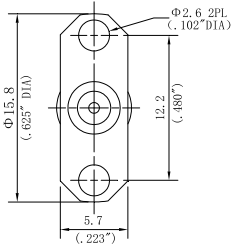

型号	ΦD	L	型号	ΦD	L
L24FD64F04-394	0.64mm/0.025"	10mm/0.394"	L24FD100F04-216	1mm/0.04"	5.5mm/0.216"
L24FD64F04-269	0.64mm/0.025"	6.84mm/0.269"	L24FD104F04-250	1.04mm/0.041"	6.34mm/0.250"
L24FD75F04-354	0.75mm/0.029"	9mm/0.354"	L24FD120F04-118	1.2mm/0.047"	3mm/0.118"
L24FD86F04-344	0.86mm/0.034"	8.75mm/0.344"			

型号	ΦD	L	型号	ΦD	L
L24FD64F05-394	0.64mm/0.025"	10mm/0.394"	L24FD100F05-216	1mm/0.04"	5.5mm/0.216"
L24FD64F05-269	0.64mm/0.025"	6.84mm/0.269"	L24FD104F05-250	1.04mm/0.041"	6.34mm/0.250"
L24FD75F05-354	0.75mm/0.029"	9mm/0.354"	L24FD120F05-118	1.2mm/0.047"	3mm/0.118"
L24FD86F05-344	0.86mm/0.034"	8.75mm/0.344"			

型号	ΦD	L	型号	ΦD	L
L24FD64F06-394	0.64mm/0.025"	10mm/0.394"	L24FD100F06-216	1mm/0.04"	5.5mm/0.216"
L24FD64F06-269	0.64mm/0.025"	6.84mm/0.269"	L24FD104F06-250	1.04mm/0.041"	6.34mm/0.250"
L24FD75F06-354	0.75mm/0.029"	9mm/0.354"	L24FD120F06-118	1.2mm/0.047"	3mm/0.118"
L24FD86F06-344	0.86mm/0.034"	8.75mm/0.344"			

型号	ΦD	L
L24FD30Y01-047	0.30mm/0.012"	1.2mm/0.047"
L24MD30Y01-080	0.30mm/0.012"	2mm/0.079"