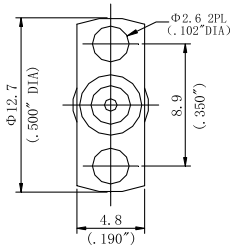

型号	ΦD	L	型号	ΦD	L
L24FD64F04-394	0.64mm/0.025"	10mm/0.394"	L24FD100F04-216	1mm/0.04"	5.5mm/0.216"
L24FD64F04-269	0.64mm/0.025"	6.84mm/0.269"	L24FD104F04-250	1.04mm/0.041"	6.34mm/0.250"
L24FD75F04-354	0.75mm/0.029"	9mm/0.354"	L24FD120F04-118	1.2mm/0.047"	3mm/0.118"
L24FD86F04-344	0.86mm/0.034"	8.75mm/0.344"			

型号	ΦD	L	型号	ΦD	L
L24FD64F05-394	0.64mm/0.025"	10mm/0.394"	L24FD100F05-216	1mm/0.04"	5.5mm/0.216"
L24FD64F05-269	0.64mm/0.025"	6.84mm/0.269"	L24FD104F05-250	1.04mm/0.041"	6.34mm/0.250"
L24FD75F05-354	0.75mm/0.029"	9mm/0.354"	L24FD120F05-118	1.2mm/0.047"	3mm/0.118"
L24FD86F05-344	0.86mm/0.034"	8.75mm/0.344"			

型号	ΦD	L	型号	ΦD	L
L24FD64F06-394	0.64mm/0.025"	10mm/0.394"	L24FD100F06-216	1mm/0.04"	5.5mm/0.216"
L24FD64F06-269	0.64mm/0.025"	6.84mm/0.269"	L24FD104F06-250	1.04mm/0.041"	6.34mm/0.250"
L24FD75F06-354	0.75mm/0.029"	9mm/0.354"	L24FD120F06-118	1.2mm/0.047"	3mm/0.118"
L24FD86F06-344	0.86mm/0.034"	8.75mm/0.344"			

型号	ΦD	L
L24FD30Y01-047	0.30mm/0.012"	1.2mm/0.047"
L24MD30Y01-080	0.30mm/0.012"	2mm/0.079"