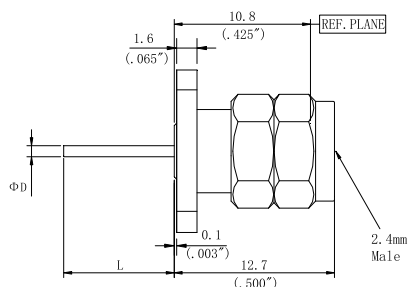

型号	ΦD	L
L24MD64F05-394	0.64mm/0.025"	10mm/0.394"
L24MD86F05-344	0.86mm/0.034"	8.75mm/0.344"

型号	ΦD	L
L24MD64F06-394	0.64mm/0.025"	10mm/0.394"
L24MD86F06-344	0.86mm/0.034"	8.75mm/0.344"

型号	ΦD	L
L24MD64F01-394	0.64mm/0.025"	10mm/0.394"
L24MD86F01-344	0.86mm/0.034"	8.75mm/0.344"

型号	ΦD	L
L24MD64F02-394	0.64mm/0.025"	10mm/0.394"
L24MD86F02-344	0.86mm/0.034"	8.75mm/0.344"