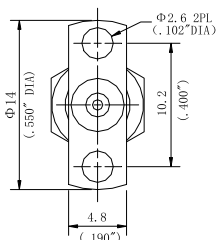

型号	ΦD	L
L24MD64F05-394	0.64mm/0.025"	10mm/0.394"
L24MD86F05-344	0.86mm/0.034"	8.75mm/0.344"

型号	ΦD	L
L24MD64F06-394	0.64mm/0.025"	10mm/0.394"
L24MD86F06-344	0.86mm/0.034"	8.75mm/0.344"

型号	ΦD	L
L24MD64F01-394	0.64mm/0.025"	10mm/0.394"
L24MD86F01-344	0.86mm/0.034"	8.75mm/0.344"

型号	ΦD	L
L24MD64F02-394	0.64mm/0.025"	10mm/0.394"
L24MD86F02-344	0.86mm/0.034"	8.75mm/0.344"