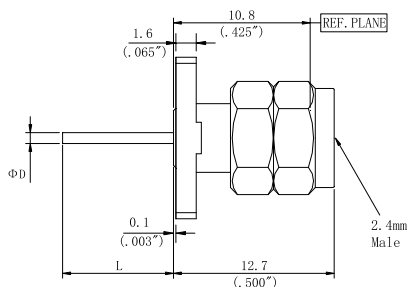

型号	ΦD	L
L24MD64F05-394	0.64mm/0.025"	10mm/0.394"
L24MD86F05-344	0.86mm/0.034"	8.75mm/0.344"

型号	ΦD	L
L24MD64F06-394	0.64mm/0.025"	10mm/0.394"
L24MD86F06-344	0.86mm/0.034"	8.75mm/0.344"

型号	ΦD	L
L24MD64F01-394	0.64mm/0.025"	10mm/0.394"
L24MD86F01-344	0.86mm/0.034"	8.75mm/0.344"

型号	ΦD	L
L24MD64F02-394	0.64mm/0.025"	10mm/0.394"
L24MD86F02-344	0.86mm/0.034"	8.75mm/0.344"