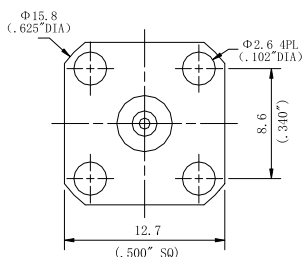

型号	ΦD	L
L24MD64F05-394	0.64mm/0.025"	10mm/0.394"
L24MD86F05-344	0.86mm/0.034"	8.75mm/0.344"

型号	ΦD	L
L24MD64F06-394	0.64mm/0.025"	10mm/0.394"
L24MD86F06-344	0.86mm/0.034"	8.75mm/0.344"

型号	ΦD	L
L24MD64F01-394	0.64mm/0.025"	10mm/0.394"
L24MD86F01-344	0.86mm/0.034"	8.75mm/0.344"

型号	ΦD	L
L24MD64F02-394	0.64mm/0.025"	10mm/0.394"
L24MD86F02-344	0.86mm/0.034"	8.75mm/0.344"