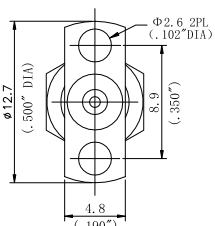

型号	ΦD	L
L24MD64F05-394	0.64mm/0.025"	10mm/0.394"
L24MD86F05-344	0.86mm/0.034"	8.75mm/0.344"

型号	ΦD	L
L24MD64F06-394	0.64mm/0.025"	10mm/0.394"
L24MD86F06-344	0.86mm/0.034"	8.75mm/0.344"

型号	ΦD	L
L24MD64F01-394	0.64mm/0.025"	10mm/0.394"
L24MD86F01-344	0.86mm/0.034"	8.75mm/0.344"

型号	ΦD	L
L24MD64F02-394	0.64mm/0.025"	10mm/0.394"
L24MD86F02-344	0.86mm/0.034"	8.75mm/0.344"