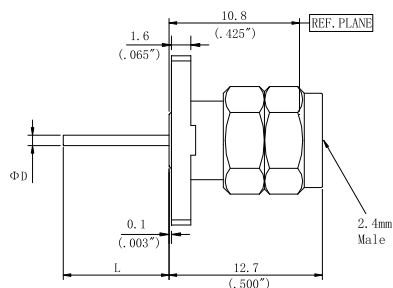

型号	ΦD	L
L24MD64F05-394	0.64mm/0.025"	10mm/0.394"
L24MD86F05-344	0.86mm/0.034"	8.75mm/0.344"

型号	ΦD	L
L24MD64F06-394	0.64mm/0.025"	10mm/0.394"
L24MD86F06-344	0.86mm/0.034"	8.75mm/0.344"

型号	ΦD	L
L24MD64F01-394	0.64mm/0.025"	10mm/0.394"
L24MD86F01-344	0.86mm/0.034"	8.75mm/0.344"

型号	ΦD	L
L24MD64F02-394	0.64mm/0.025"	10mm/0.394"
L24MD86F02-344	0.86mm/0.034"	8.75mm/0.344"