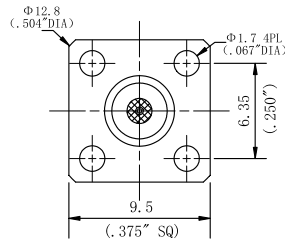

型号	ΦD1	ΦD2	L1	L2
L29FM0403F01	4mm/0.158"	0.3mm/0.012"	1.4mm/0.055"	1.5mm/0.059"
L29FM0503F01	4mm/0.158"	0.3mm/0.012"	3mm/0.118"	1.5mm/0.059"
L29FM1105F01	4mm/0.158"	0.6mm/0.024"	10.1mm/0.398"	1.27mm/0.050"
L29FM2503F01	4mm/0.158"	0.3mm/0.012"	3.2mm/0.118"	1.5mm/0.059"

型号	ΦD1	ΦD2	L1	L2
L29FM0403F02	4mm/0.158"	0.3mm/0.012"	1.4mm/0.055"	1.5mm/0.059"
L29FM0503F02	4mm/0.158"	0.3mm/0.012"	3mm/0.118"	1.5mm/0.059"
L29FM1105F02	4mm/0.158"	0.6mm/0.024"	10.1mm/0.398"	1.27mm/0.050"
L29FM2503F02	4mm/0.158"	0.3mm/0.012"	3.2mm/0.118"	1.5mm/0.059"

型号	ΦD1	ΦD2	L1	L2
L29FM0403F03	4mm/0.158"	0.3mm/0.012"	1.4mm/0.055"	1.5mm/0.059"
L29FM0503F03	4mm/0.158"	0.3mm/0.012"	3mm/0.118"	1.5mm/0.059"
L29FM1105F03	4mm/0.158"	0.6mm/0.024"	10.1mm/0.398"	1.27mm/0.050"
L29FM2503F03	4mm/0.158"	0.3mm/0.012"	3.2mm/0.118"	1.5mm/0.059"