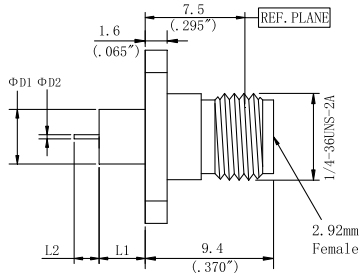

型号	ΦD1	ΦD2	L1	L2
L29FM0403F01	4mm/0.158"	0.3mm/0.012"	1.4mm/0.055"	1.5mm/0.059"
L29FM0503F01	4mm/0.158"	0.3mm/0.012"	3mm/0.118"	1.5mm/0.059"
L29FM1105F01	4mm/0.158"	0.6mm/0.024"	10.1mm/0.398"	1.27mm/0.050"
L29FM2503F01	4mm/0.158"	0.3mm/0.012"	3.2mm/0.118"	1.5mm/0.059"

型号	ΦD1	ΦD2	L1	L2
L29FM0403F02	4mm/0.158"	0.3mm/0.012"	1.4mm/0.055"	1.5mm/0.059"
L29FM0503F02	4mm/0.158"	0.3mm/0.012"	3mm/0.118"	1.5mm/0.059"
L29FM1105F02	4mm/0.158"	0.6mm/0.024"	10.1mm/0.398"	1.27mm/0.050"
L29FM2503F02	4mm/0.158"	0.3mm/0.012"	3.2mm/0.118"	1.5mm/0.059"

型号	ΦD1	ΦD2	L1	L2
L29FM0403F03	4mm/0.158"	0.3mm/0.012"	1.4mm/0.055"	1.5mm/0.059"
L29FM0503F03	4mm/0.158"	0.3mm/0.012"	3mm/0.118"	1.5mm/0.059"
L29FM1105F03	4mm/0.158"	0.6mm/0.024"	10.1mm/0.398"	1.27mm/0.050"
L29FM2503F03	4mm/0.158"	0.3mm/0.012"	3.2mm/0.118"	1.5mm/0.059"