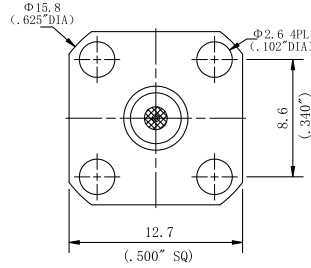

型号	ΦD1	ΦD2	L1	L2
L29FM0403F01	4mm/0.158"	0.3mm/0.012"	1.4mm/0.055"	1.5mm/0.059"
L29FM0503F01	4mm/0.158"	0.3mm/0.012"	3mm/0.118"	1.5mm/0.059"
L29FM1105F01	4mm/0.158"	0.6mm/0.024"	10.1mm/0.398"	1.27mm/0.050"
L29FM2503F01	4mm/0.158"	0.3mm/0.012"	3.2mm/0.118"	1.5mm/0.059"

型号	ΦD1	ΦD2	L1	L2
L29FM0403F02	4mm/0.158"	0.3mm/0.012"	1.4mm/0.055"	1.5mm/0.059"
L29FM0503F02	4mm/0.158"	0.3mm/0.012"	3mm/0.118"	1.5mm/0.059"
L29FM1105F02	4mm/0.158"	0.6mm/0.024"	10.1mm/0.398"	1.27mm/0.050"
L29FM2503F02	4mm/0.158"	0.3mm/0.012"	3.2mm/0.118"	1.5mm/0.059"

型号	ΦD1	ΦD2	L1	L2
L29FM0403F03	4mm/0.158"	0.3mm/0.012"	1.4mm/0.055"	1.5mm/0.059"
L29FM0503F03	4mm/0.158"	0.3mm/0.012"	3mm/0.118"	1.5mm/0.059"
L29FM1105F03	4mm/0.158"	0.6mm/0.024"	10.1mm/0.398"	1.27mm/0.050"
L29FM2503F03	4mm/0.158"	0.3mm/0.012"	3.2mm/0.118"	1.5mm/0.059"