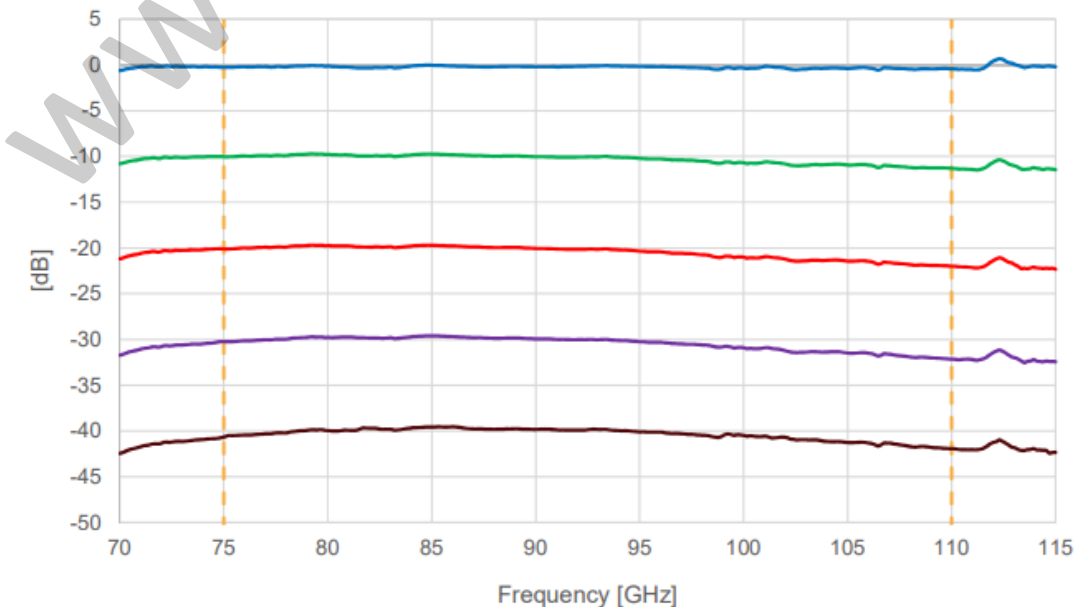

75-110 GHz Tunable Attenuator

·····可调衰减器

描述Description

The Lu^o-6007 is a waveguide which operates between 75 and 110 GHz.

特点Feature

- 7 k 75 110 8=
- ° k " " "

产品规格Specifications	
RF频率RF Frequency [GHz]	75 - 110
衰减范围Attenuation [dB]	0-40可调
插入损耗Insertion Loss [dB]	0.4
RF输入功率RF Input Power[dBm]	20
RF接口RF Port	WR10(UG387/UM)
工作温度Operation Temperature[°C]	+18 ~ +28
储存温度Storage Temperature[°C]	-40 ~ +70

典型性能Typical Performance

Attenuation vs Frequency

75-110 GHz Tunable Attenuator

可调衰减器

外形尺寸 Overall Dimension