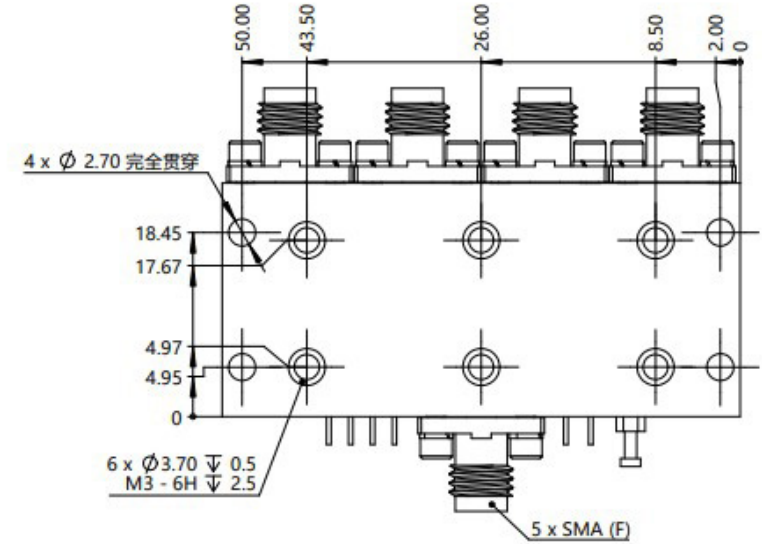

NOTES:UNLESS OTHERWISE SPECIFIED
THIS IS A CAD GENERATED DRAWING,DO NOT REVISE MANUALLY

REVISION HISTORY					
ZONE	REV	DESCRIPTION	E.C.O.NO	DATE	APPROVED
	1	ENGINEERING RELEASE			

Truth Table

TTL				J2	J3	J4	J5
C1	C2	C3	C4				
1	0	0	0	ON	OFF	OFF	OFF
0	1	0	0	OFF	ON	OFF	OFF
0	0	1	0	OFF	OFF	ON	OFF
0	0	0	1	OFF	OFF	OFF	ON

LES-2023

12 - 18GHz PIN反射式单刀四掷开关PIN Reflection SP4T Switch
—电气技术参数Electrical Specifications—

频率范围 Frequency Range:	12 - 18GHz
隔离度Isolation:	70dB(Typ.)
插入损耗Insertion Loss:	3.5-4.5dB
驻波VSWR:	1.7:1(Typ.)
开关速度Switching Speed:	100ns
最大输入功率Maximum Input Power:	+23dBm
控制方式 Control Mode:	TTL(详见真值表)
直流偏置电压DC Supply Voltage:	±5V
直流偏置电流DC Supply Current:	60mA
工作温度Operation Temperature:	-40 ~ +85°C
存储温度Storage Temperature:	-65 ~ +125°C

—机械技术参数Mechanical Specification—

输入连接器Input Interface:	SMA-F
输出连接器Output Interface:	SMA-F
尺寸Size(excluding connectors):	52x23.4x11mm
重量Weight:	45g

UNLESS OTHERWISE SPECIFIED DIMENSIONS ARE MILLIMETER TOLERANCES ARE: DECIMALS ANGLES FRACTIONS .XX±0.03 ±1' ±2/5 .XXX±0.012						P/N: LES-2023	
HOLE DIAMETER .35 TO 3.20 3.21 TO 6.35 6.36 TO 12.70 12.71 TO 19.05 19.06 TO 25.40 25.41 TO 50.80		TOLERANCES +.05/-02 +.10/-03 +.15/-03 +.20/-03 +.25/-03 +.30/-03		<table border="1"> <tr> <td>Approvals</td> <td>DATE</td> </tr> <tr> <td>DRWN</td> <td></td> </tr> <tr> <td>ENG</td> <td></td> </tr> <tr> <td>CHK</td> <td></td> </tr> <tr> <td>Q.A.</td> <td></td> </tr> </table>		<table border="1"> <tr> <td colspan="4">12-18GHz PIN反射式单刀四掷开关 PIN Reflection SP4T Switch</td> </tr> <tr> <td>SIZE</td> <td>CAGE NO</td> <td>DWG NO.</td> <td>REV</td> </tr> <tr> <td>A3</td> <td></td> <td></td> <td>1</td> </tr> <tr> <td>SCALE</td> <td>UNIT</td> <td colspan="2">SHEET 1 OF 1</td> </tr> <tr> <td>3:2</td> <td>mm</td> <td colspan="2"></td> </tr> </table>	
		www.lairmw.com sales@lairmw.com		12-18GHz PIN反射式单刀四掷开关 PIN Reflection SP4T Switch