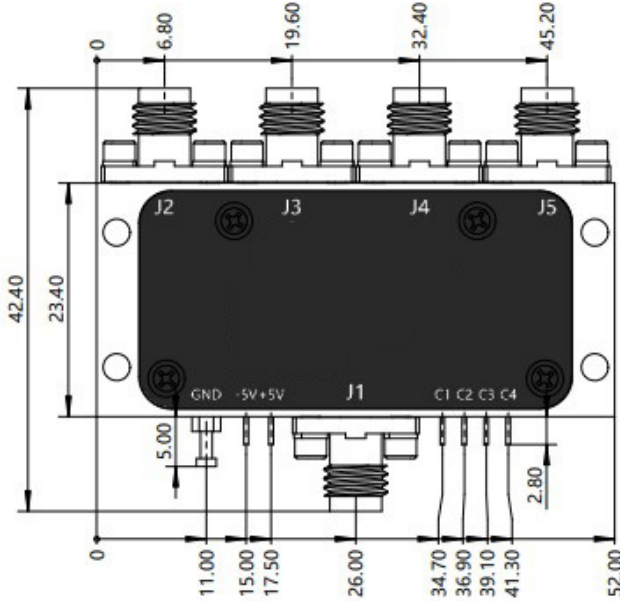

NOTES:UNLESS OTHERWISE SPECIFIED
THIS IS A CAD GENERATED DRAWING,DO NOT REVISE MANUALLY

REVISION HISTORY					
ZONE	REV	DESCRIPTION	E.C.O.NO	DATE	APPROVED
	1	ENGINEERING RELEASE			

Truth Table

TTL				J2	J3	J4	J5
C1	C2	C3	C4				
1	0	0	0	ON	OFF	OFF	OFF
0	1	0	0	OFF	ON	OFF	OFF
0	0	1	0	OFF	OFF	ON	OFF
0	0	0	1	OFF	OFF	OFF	ON

LES-2023

12 - 18GHz PIN反射式单刀四掷开关PIN Reflection SP4T Switch
—电气技术参数Electrical Specifications—

频率范围 Frequency Range:	12 - 18GHz
隔离度Isolation:	70dB(Typ.)
插入损耗Insertion Loss:	3.5-4.5dB
驻波VSWR:	1.7:1(Typ.)
开关速度Switching Speed:	100ns
最大输入功率Maximum Input Power:	+23dBm
控制方式 Control Mode:	TTL(详见真值表)
直流偏置电压DC Supply Voltage:	±5V
直流偏置电流DC Supply Current:	60mA
工作温度Operation Temperature:	-40 ~ +85°C
存储温度Storage Temperature:	-65 ~ +125°C

—机械技术参数Mechanical Specification—

输入连接器Input Interface:	SMA-F
输出连接器Output Interface:	SMA-F
尺寸Size(excluding connectors):	52x23.4x11mm
重量Weight:	45g

UNLESS OTHERWISE SPECIFIED DIMENSIONS ARE MILLIMETER TOLERANCES ARE: DECIMALS ANGLES FRACTIONS .XX±0.03 ±1' ±2/5 .XXX±0.012						P/N: LES-2023	
HOLE DIAMETER .35 TO 3.20 3.21 TO 6.35 6.36 TO 12.70 12.71 TO 19.05 19.06 TO 25.40 25.41 TO 50.80		TOLERANCES +.05/-02 +.10/-03 +.15/-03 +.20/-03 +.25/-03 +.30/-03		<table border="1"> <tr> <td>Approvals</td> <td>DATE</td> </tr> <tr> <td>DRWN</td> <td></td> </tr> <tr> <td>ENG</td> <td></td> </tr> <tr> <td>CHK</td> <td></td> </tr> <tr> <td>Q.A.</td> <td></td> </tr> </table>		<table border="1"> <tr> <td colspan="4">12-18GHz PIN反射式单刀四掷开关 PIN Reflection SP4T Switch</td> </tr> <tr> <td>SIZE</td> <td>CAGE NO</td> <td>DWG NO.</td> <td>REV</td> </tr> <tr> <td>A3</td> <td></td> <td></td> <td>1</td> </tr> <tr> <td>SCALE</td> <td>UNIT</td> <td colspan="2">SHEET 1 OF 1</td> </tr> <tr> <td>3:2</td> <td>mm</td> <td colspan="2"></td> </tr> </table>	
		www.lairmw.com sales@lairmw.com		12-18GHz PIN反射式单刀四掷开关 PIN Reflection SP4T Switch