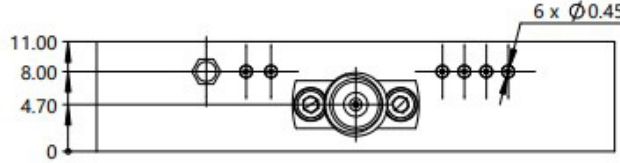

NOTES:UNLESS OTHERWISE SPECIFIED
THIS IS A CAD GENERATED DRAWING,DO NOT REVISE MANUALLY

REVISION HISTORY					
ZONE	REV	DESCRIPTION	E.C.O.NO	DATE	APPROVED
	1	ENGINEERING RELEASE			

Truth Table

TTL				J2	J3	J4	J5
C1	C2	C3	C4				
1	0	0	0	ON	OFF	OFF	OFF
0	1	0	0	OFF	ON	OFF	OFF
0	0	1	0	OFF	OFF	ON	OFF
0	0	0	1	OFF	OFF	OFF	ON

LES-2023

12 - 18GHz PIN反射式单刀四掷开关PIN Reflection SP4T Switch
—电气技术参数Electrical Specifications—

频率范围 Frequency Range:	12 - 18GHz
隔离度Isolation:	70dB(Typ.)
插入损耗Insertion Loss:	3.5-4.5dB
驻波VSWR:	1.7:1(Typ.)
开关速度Switching Speed:	100ns
最大输入功率Maximum Input Power:	+23dBm
控制方式 Control Mode:	TTL(详见真值表)
直流偏置电压DC Supply Voltage:	±5V
直流偏置电流DC Supply Current:	60mA
工作温度Operation Temperature:	-40 ~ +85°C
存储温度Storage Temperature:	-65 ~ +125°C

—机械技术参数Mechanical Specification—

输入连接器Input Interface:	SMA-F
输出连接器Output Interface:	SMA-F
尺寸Size(excluding connectors):	52x23.4x11mm
重量Weight:	45g

UNLESS OTHERWISE SPECIFIED DIMENSIONS ARE MILLIMETER TOLERANCES ARE: DECIMALS ANGLES FRACTIONS .XX±0.03 ±1' ±2/5 .XXX±0.012						P/N: LES-2023	
HOLE DIAMETER .35 TO 3.20 3.21 TO 6.35 6.36 TO 12.70 12.71 TO 19.05 19.06 TO 25.40 25.41 TO 50.80		TOLERANCES +.05/-02 +.10/-03 +.15/-03 +.20/-03 +.25/-03 +.30/-03		<table border="1"> <tr> <td>Approvals</td> <td>DATE</td> </tr> <tr> <td>DRWN</td> <td></td> </tr> <tr> <td>ENG</td> <td></td> </tr> <tr> <td>CHK</td> <td></td> </tr> <tr> <td>Q.A.</td> <td></td> </tr> </table>		<table border="1"> <tr> <td colspan="4">12-18GHz PIN反射式单刀四掷开关 PIN Reflection SP4T Switch</td> </tr> <tr> <td>SIZE</td> <td>CAGE NO</td> <td>DWG NO.</td> <td>REV</td> </tr> <tr> <td>A3</td> <td></td> <td></td> <td>1</td> </tr> <tr> <td>SCALE</td> <td>UNIT</td> <td colspan="2">SHEET 1 OF 1</td> </tr> <tr> <td>3:2</td> <td>mm</td> <td colspan="2"></td> </tr> </table>	
		www.lairmw.com sales@lairmw.com		12-18GHz PIN反射式单刀四掷开关 PIN Reflection SP4T Switch