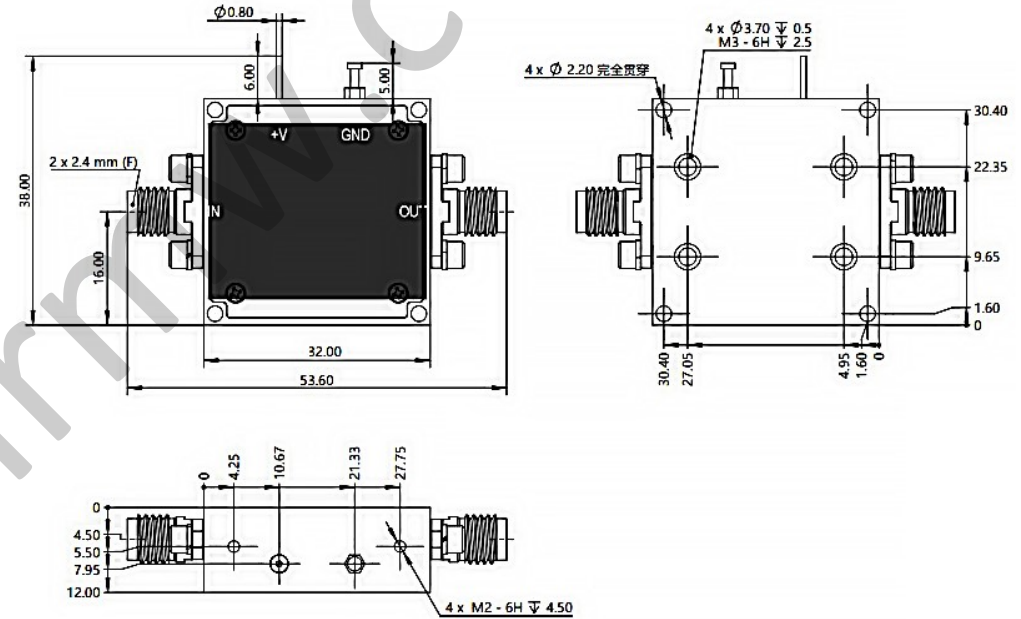

### —机械技术参数 Mechanical Specifications—

输入连接器 Input Interface:	2.4mm-F
输出连接器 Output Interface:	2.4mm-F
尺寸 Size (excluding connectors):	32x32x12mm
重量 Weight:	27g

UNLESS OTHERWISE SPECIFIED DIMENSIONS ARE MILLIMETER TOLERANCES ARE: DECIMALS ANGLES FRACTIONS .XX±0.1 ±1' ±2/5 .XX±0.03 .XXX±0.012						 www.lairmw.com sales@lairmw.com		P/N: LAG-2018																									
<table border="1"> <tr> <td>Approvals</td> <td>DATE</td> </tr> <tr> <td>DRWN</td> <td></td> </tr> <tr> <td>ENG</td> <td></td> </tr> <tr> <td>CHK</td> <td></td> </tr> <tr> <td>Q.A.</td> <td></td> </tr> </table>		Approvals	DATE	DRWN		ENG		CHK		Q.A.		<table border="1"> <tr> <td colspan="2">38 - 48GHz 驱动放大器 Driver Amplifier 增益 Gain 24dB</td> </tr> <tr> <td>SIZE</td> <td>REV</td> </tr> <tr> <td>A3</td> <td>1</td> </tr> </table>		38 - 48GHz 驱动放大器 Driver Amplifier 增益 Gain 24dB		SIZE	REV	A3	1	<table border="1"> <tr> <td>CAGE NO.</td> <td>DWG NO.</td> </tr> <tr> <td></td> <td></td> </tr> </table>		CAGE NO.	DWG NO.			<table border="1"> <tr> <td>SCALE</td> <td>UNIT</td> <td>SHEET</td> </tr> <tr> <td>3:2</td> <td>mm</td> <td>1 OF 1</td> </tr> </table>		SCALE	UNIT	SHEET	3:2	mm	1 OF 1
Approvals	DATE																																
DRWN																																	
ENG																																	
CHK																																	
Q.A.																																	
38 - 48GHz 驱动放大器 Driver Amplifier 增益 Gain 24dB																																	
SIZE	REV																																
A3	1																																
CAGE NO.	DWG NO.																																
SCALE	UNIT	SHEET																															
3:2	mm	1 OF 1																															